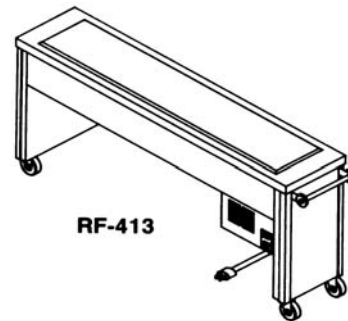

Frost Top Slim Line Units 18" Wide			
RF-412	2 pans, 57" long	270	Consult Factory
RF-413	3 pans, 83" long	320	
RF-414	4 pans, 109" long	370	
RF-415	5 pans, 135" long	420	

Cold Pan Regular Units 26" Wide			
RIF-602	2 pans, 41" long	230	Consult Factory
RIF-603	3 pans, 59" long	280	
RIF-604	4 pans, 77" long	330	
RIF-605	5 pans, 95" long	380	
RIF-606	6 pans, 113" long	430	
RIF-607	7 pans, 133" long	480	

Cold Pan Slim Line Units 18" Wide			
RIF-612	2 pans, 57" long	230	Consult Factory
RIF-613	3 pans, 83" long	280	
RIF-614	4 pans, 109" long	330	
RIF-615	5 pans, 135" long	380