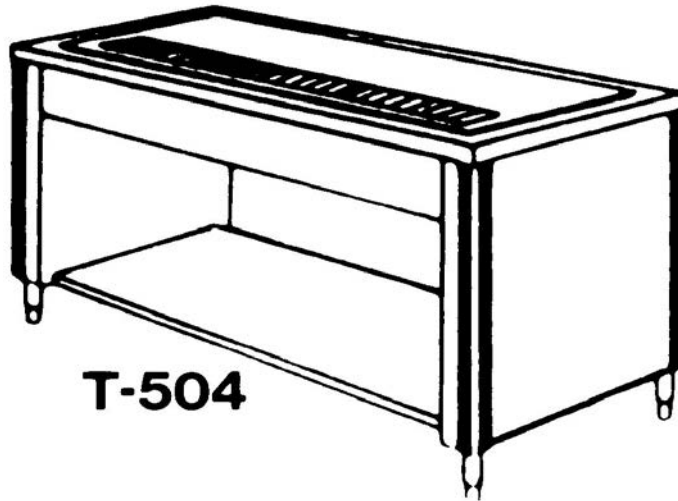

Tray Makeup Equipment Coffee and Bread

Urn Stands		
T-504 Single Service	225	$ 6,731.00
T-604 Double Service	250	7,835.00
Accessories (Optional Extra)		
ACC-52 Replacement Corner Bumpers (4)	1	158.00

Dispenser Bread, Toast and Rolls		
T-790 Bread, Toast and Roll	88	2,382.00
Accessories (Optional Extra)		
ACC 38 Circular bumpers (4)	4	138.00
ACC 41 Caster brakes 4 and 5 (pair)	9	62.00

Beverage Caddy		
T-502 with dropped drain pan for pitcher filling.	85	2,317.00
Accessories (Optional Extra)		
ACC-38 Circular bumpers (4)	4	244.00
ACC-41 Caster brakes 4" and 5" (pair)	9	62.00
ACC-63 5" Casters in lieu of 4"	2	138.00
PL-1520 Plastic dish box	2	74.00