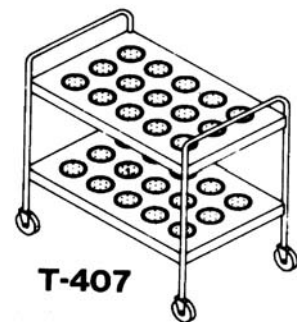

Transfer and Storage Equipment

page 3 of 6

Utility Open Type Caddys A Series		Length	Ship Wt. / Lbs.	Price
T-202-A	Two Shelf Caddy	34"	60	$ 806.00
T-203-A	Three Shelf Caddy	34"	75	955.00
T-204-A	Four Shelf Caddy	34"	90	1,104.00
T-205-A	Five Shelf Caddy	34"	105	1,252.00

Utility Caddys B Series				
T-202-B	Two Shelf Caddy	38"	65	1,198.00
T-203-B	Three Shelf Caddy	38"	82	1,596.00
T-204-B	Four Shelf Caddy	38"	99	1,994.00
T-205-B	Five Shelf Caddy..	38"	116	2,393.00
Accessories (Optional Extra)				
ACC-38	Circular bumpers (4)		4	244.00
ACC-41	Caster brakes 4" and 5" (pair)		9	62.00
ACC-63	5" Casters in lieu of 4"		2	138.00
PL-1520	Plastic dish box		2	74.00

Utility Tray Makeup Table				
TF-600	52" x 22"		400	4,955.00
TF-610	58" x 18" Slim Line		375	4,955.00
Accessories (Optional Extra)				
A-16	Pushhandle, 18" Wide		2	364.00
A-69	Trayslide, 26" Wide		12	803.00
A-88	Trayslide, 18" Wide		9	803.00
A-73	Workshelf, 26" Wide		12	939.00
A-90	Workshelf, 18" Wide		9	939.00
A-65	Overshelf, 26" Wide		10	1,101.00
A-86	Overshelf, 18" Wide		8	1,101.00
A-61	Sneeze Protector, 26" Wide		13	2,197.00
A-84	Sneeze Protector, 18" Wide		12	2,197.00
ACC-52	Replacement Corner Bumpers (4)		1	158.00

Silver Caddys				
T-305	Bulk Silver Caddy, complete with 8 Silver Pans, 4 per shelf		62	1,781.00
T-407	Bulk Silver Caddy (30 Cutlery Cylinders not included)		65	1,906.00
Accessories (Optional Extra)				
ACC-38	Circular bumpers (4)		4	244.00
ACC-41	Caster brakes 4" and 5" (pair)		9	62.00
ACC-42	Cover for two shelves (Model T-305 Only)		10	1,260.00
ACC-47	Vinyl drape cover, all models		5	Consult Factory
ACC-49	Plastic cutlery cylinder		1	34.00

T-407