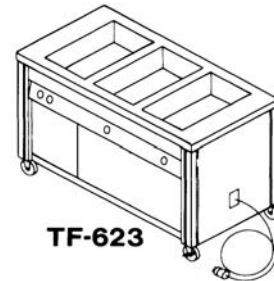

TF-623

Enclosed Type - Slim Line Warming Cabinet Under		
TF-632 Hot Food Caddy, 2 Well	380	9,241.00
TF-633 Hot Food Caddy, 3 Well	408	11,369.00
TF-634 Hot Food Caddy, 4 Well	436	13,496.00

6-Well Full Convenience		
TF-616 Hot Food Caddy, Open Type	696	15,415.00
TF-636 Hot Food Caddy, Enclosed Type	816	23,303.00