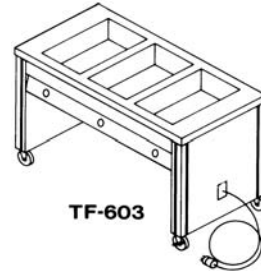

Tray Makeup Equipment Hot Food Caddys

Open Type	Ship Wt. / Lbs.	Price
TF-602 Hot Food Caddy, 2 Well	230	$ 5,057.00
TF-603 Hot Food Caddy, 3 Well	348	6,288.00
TF-604 Hot Food Caddy, 4 Well	385	7,519.00
TF-605 Hot Food Caddy, 5 Well	422	8,752.00
TF-606 Hot Food Caddy, 6 Well	459	9,983.00

TF-603

Open Type Slim Line		
TF-612 Hot Food Caddy, 2 Well	262	5,400.00
TF-613 Hot Food Caddy, 3 Well	348	6,631.00
TF-614 Hot Food Caddy, 4 Well	434	7,864.00