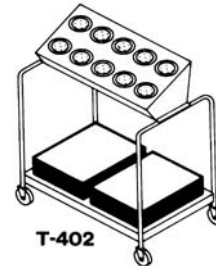

Tray and Silver Caddys			
T-402	45" high	70	1,637.00
T-404	35" high	61	1,637.00
T-414	48" high	47	1,442.00
Accessories (Optional Extra)			
ACC-36	Napkin dispenser (each)	1	114.00
ACC-37	Auxiliary fold away shelf	23	416.00
ACC-38	Circular bumpers (4)	4	244.00
ACC-41	Caster brakes 4" and 5" (pair)	9	62.00
ACC-47	Vinyl drape cover, all models	1	Consult Factory
ACC-49	Plastic cutlery cylinder	1	34.00