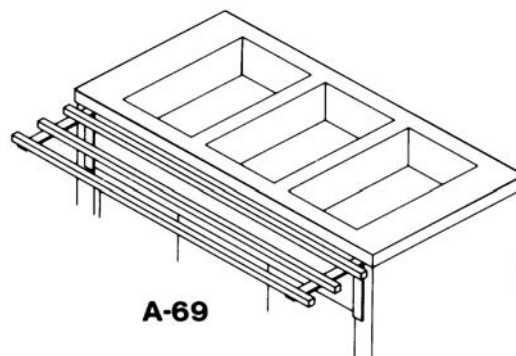

Manifolded Drains			
A-98	Manifolded Drains, base price		469.00
Add, per well		3	356.00

A-73

A-3

A-6

A-69