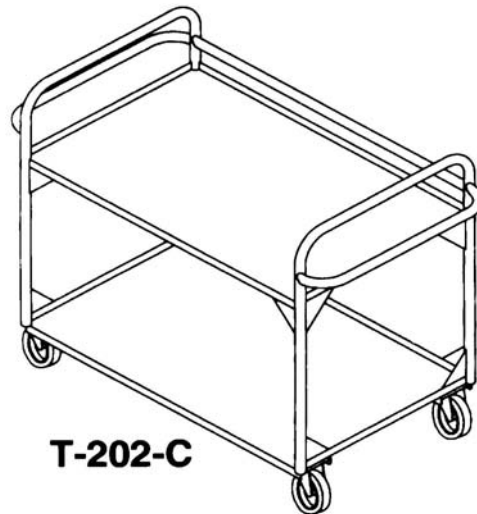

**Transfer and Storage Equipment
for Correctional Institutions**

Utility Caddy	Ship Wt. / Lbs.	Price
T-202-C Two Shelf, Open Type	230	Consult Factory

Pan Transport Cabinet	Ship Wt. / Lbs.	Price
T-1220-C Capacity, 36 pans	500	Consult Factory

Vertical Tray Drying Rack	Ship Wt. / Lbs.	Price
T-1310-C Capacity, 112 trays	350	Consult Factory

T-202-C