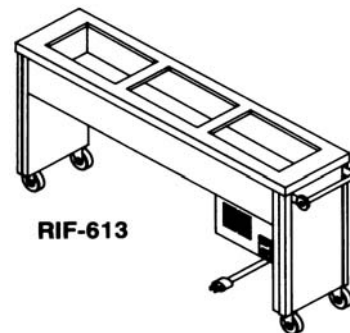

Dessert and Salad Units			
RF-525	Refrigerated at 2 levels	850	Consult Factory
RF-515	Refrigerated at 2 levels	650	

Ice Cream Freezer			
RF-302		335	Consult Factory
Accessories (Optional Extra)			
A-15	Pushhandle	3	364.00
ACC-52	Replacement Corner Bumpers (4)	1	158.00
ACC-91	Locking Lid	5	200.00

Milk and Beverage Coolers			
RF-301-SC		242	Consult Factory
RF-303-SC		430