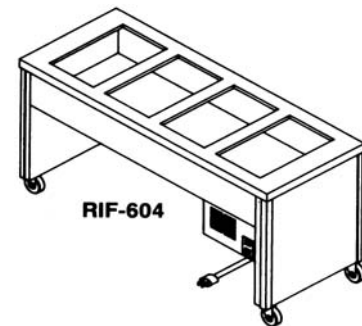

Tray Makeup Equipment Cold Food Caddys

Frost Top Regular Units 26" Wide		Ship Wt. / Lbs.	Price
RF-402	2 pans, 41" long	270	Consult Factory
RF-403	3 pans, 59" long	320	
RF-404	4 pans, 77" long	370	
RF-405	5 pans, 95" long	420	
RF-406	6 pans, 113" long	520	
RF-407	7 pans, 133" long		

Frost Top Slim Line Units 18" Wide			
RF-412	2 pans, 57" long	270	Consult Factory
RF-413	3 pans, 83" long	320	
RF-414	4 pans, 109" long	370	
RF-415	5 pans, 135" long	420	

Cold Pan Regular Units 26" Wide			
RIF-602	2 pans, 41" long	230	Consult Factory
RIF-603	3 pans, 59" long	280	
RIF-604	4 pans, 77" long	330	
RIF-605	5 pans, 95" long	380	
RIF-606	6 pans, 113" long	430	
RIF-607	7 pans, 133" long	480	

Cold Pan Slim Line Units 18" Wide			
RIF-612	2 pans, 57" long	230	Consult Factory
RIF-613	3 pans, 83" long	280	
RIF-614	4 pans, 109" long	330	
RIF-615	5 pans, 135" long	380	

Dessert and Salad Units			
RF-525	Refrigerated at 2 levels	850	Consult Factory
RF-515	Refrigerated at 2 levels	650	

Ice Cream Freezer			
RF-302		335	Consult Factory
Accessories (Optional Extra)			
A-15	Pushhandle	3	364.00
ACC-52	Replacement Corner Bumpers (4)	1	158.00
ACC-91	Locking Lid	5	200.00

Milk and Beverage Coolers			
RF-301-SC		242	Consult Factory
RF-303-SC		430