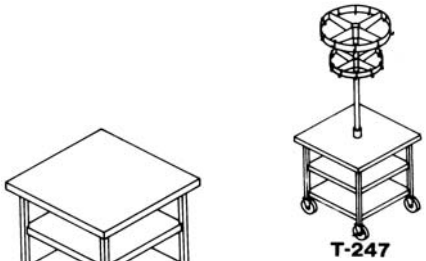

Transfer and Storage Equipment

page 5 of 6

Revolving Pot Rack (Only)	Ship Wt. / Lbs.	Price
T-247-P Pot rack	50	$ 1,658.00

Utensil Caddy		
T-247 Caddy for utensils with revolving pot rack	140	3,590.00

Kitchen Caddy		
T-249-A Kitchen Caddy	229	2,101.00
Upon request, this model is available on legs instead of casters at the same price.		

Rack Caddy for Cups, Bowls and Glasses		
T-50 Rack Caddy	43	962.00
Accessories (Optional Extra)		
ACC-38 Circular bumpers (4)	4	244.00

Bussing Caddy		
T-209 Bussing Caddy, including all accessories listed in catalog	97	1,734.00
T-214 Bussing Caddy	107	2,936.00
Accessories (Optional Extra)		
ACC-38 Circular bumpers (4)	4	244.00
PL-1520 Plastic dish box	2	74.00

Cashier Caddys		
T-251-L Tray Slide on left	143	5,200.00
T-251-R Tray Slide on right	143	5,200.00
T-251-L-R Tray Slide on both sides	168	6,130.00
T-256-L Tray Slide on left	143	5,066.00
T-256-R Tray Slide on right	143	5,066.00
T-256-L-R Tray Slide on both sides	168	5,999.00

Condiment Caddys		
T-330 Condiment Caddy, mobile	100	4,176.00
T-331 Condiment Caddy, table model	20	2,278.00
Both models include 6 plastic condiment jars		
Accessories (Optional Extra)		
ACC-36 Napkin dispenser (each)	1	114.00
ACC-37 Auxiliary fold away shelf	23	416.00
ACC-38 Circular bumpers (4)	4	244.00
ACC-39 Ladle (each)	1	52.00
ACC-40 Nameplate (each)	1	41.00