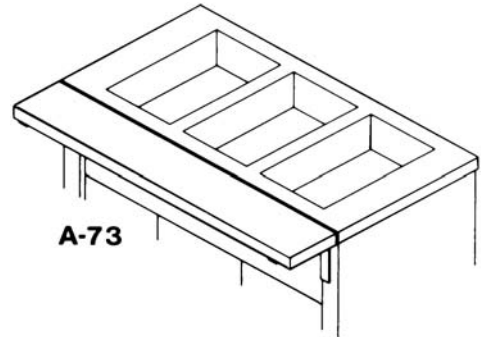

Accessories for Cold Food Caddys

Workshelf	Ship Wt. / Lbs.	Price
A-72 for 2 Well, 26" Wide Model	9	$ 904.00
A-73 for 3 Well, 26" Wide Model	12	939.00
A-74 for 4 Well, 26" Wide Model	15	973.00
A-71 for 5 Well, 26" Wide Model	18	1,005.00
A-90 for 2 Well, 18" Wide Model	9	939.00
A-91 for 3 Well, 18" Wide Model	12	987.00

Push Handle		
A-15 for 26" Wide Unit	3	364.00
A-16 for 18" Wide Unit	2	364.00

Undershelf		
A-92 for 2 Well, 26" Wide Model	9	779.00
A-93 for 3 Well, 26" Wide Model	12	877.00
A-94 for 4 Well, 26" Wide Model	15	973.00
A-97 for 5 Well, 26" Wide Model	18	1,069.00
A-95 for 2 Well, 18" Wide Model	9	787.00
A-96 for 3 Well, 18" Wide Model	12	883.00

Overshelf		
A-64 for 2 Well, 26" Wide Model	8	1,064.00
A-65 for 3 Well, 26" Wide Model	10	1,101.00
A-66 for 4 Well, 26" Wide Model	12	1,141.00
A-63 for 5 Well, 26" Wide Model	14	1,181.00
A-86 for 2 Well, 18" Wide Model	8	1,101.00
A-87 for 3 Well, 18" Wide Model	10	1,243.00

Sneeze Protector (includes Overshelf)		
A-60 for 2 Well, 26" Wide Model	10	2,112.00
A-61 for 3 Well, 26" Wide Model	13	2,197.00
A-62 for 4 Well, 26" Wide Model	16	2,278.00
A-83 for 5 Well, 26" Wide Model	19	2,363.00
A-84 for 2 Well, 18" Wide Model	12	2,197.00
A-85 for 3 Well, 18" Wide Model	13	2,477.00

Accessories (Optional Extra)		
ACC-52 Replacement Corner Bumpers (4)	1	158

A-73