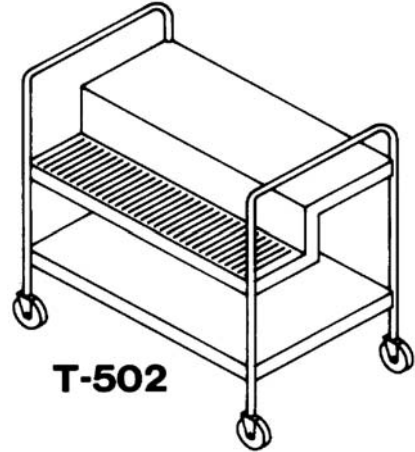

Tray Makeup Equipment Coffee and Bread

Urn Stands		
T-504 Single Service	225	$ 6,731.00
T-604 Double Service	250	7,835.00
Accessories (Optional Extra)		
ACC-52 Replacement Corner Bumpers (4)	1	158.00

Dispenser Bread, Toast and Rolls		
T-790 Bread, Toast and Roll	88	2,382.00
Accessories (Optional Extra)		
ACC 38 Circular bumpers (4)	4	138.00
ACC 41 Caster brakes 4 and 5 (pair)	9	62.00

Beverage Caddy		
T-502 with dropped drain pan for pitcher filling.	85	2,317.00
Accessories (Optional Extra)		
ACC-38 Circular bumpers (4)	4	244.00
ACC-41 Caster brakes 4" and 5" (pair)	9	62.00
ACC-63 5" Casters in lieu of 4"	2	138.00
PL-1520 Plastic dish box	2	74.00