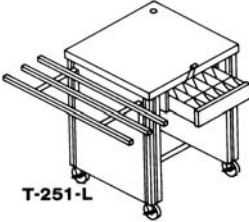

Transfer and Storage Equipment

page 5 of 6

Revolving Pot Rack (Only)	Ship Wt. / Lbs.	Price
T-247-P Pot rack	50	$ 1,658.00

Utensil Caddy		
T-247 Caddy for utensils with revolving pot rack	140	3,590.00

Kitchen Caddy		
T-249-A Kitchen Caddy	229	2,101.00
Upon request, this model is available on legs instead of casters at the same price.		

Rack Caddy for Cups, Bowls and Glasses		
T-50 Rack Caddy	43	962.00
Accessories (Optional Extra)		
ACC-38 Circular bumpers (4)	4	244.00

Bussing Caddy		
T-209 Bussing Caddy, including all accessories listed in catalog	97	1,734.00
T-214 Bussing Caddy	107	2,936.00
Accessories (Optional Extra)		
ACC-38 Circular bumpers (4)	4	244.00
PL-1520 Plastic dish box	2	74.00

Cashier Caddys		
T-251-L Tray Slide on left	143	5,200.00
T-251-R Tray Slide on right	143	5,200.00
T-251-L-R Tray Slide on both sides	168	6,130.00
T-256-L Tray Slide on left	143	5,066.00
T-256-R Tray Slide on right	143	5,066.00
T-256-L-R Tray Slide on both sides	168	5,999.00

Condiment Caddys		
T-330 Condiment Caddy, mobile	100	4,176.00
T-331 Condiment Caddy, table model	20	2,278.00
Both models include 6 plastic condiment jars		
Accessories (Optional Extra)		
ACC-36 Napkin dispenser (each)	1	114.00
ACC-37 Auxiliary fold away shelf	23	416.00
ACC-38 Circular bumpers (4)	4	244.00
ACC-39 Ladle (each)	1	52.00
ACC-40 Nameplate (each)	1	41.00